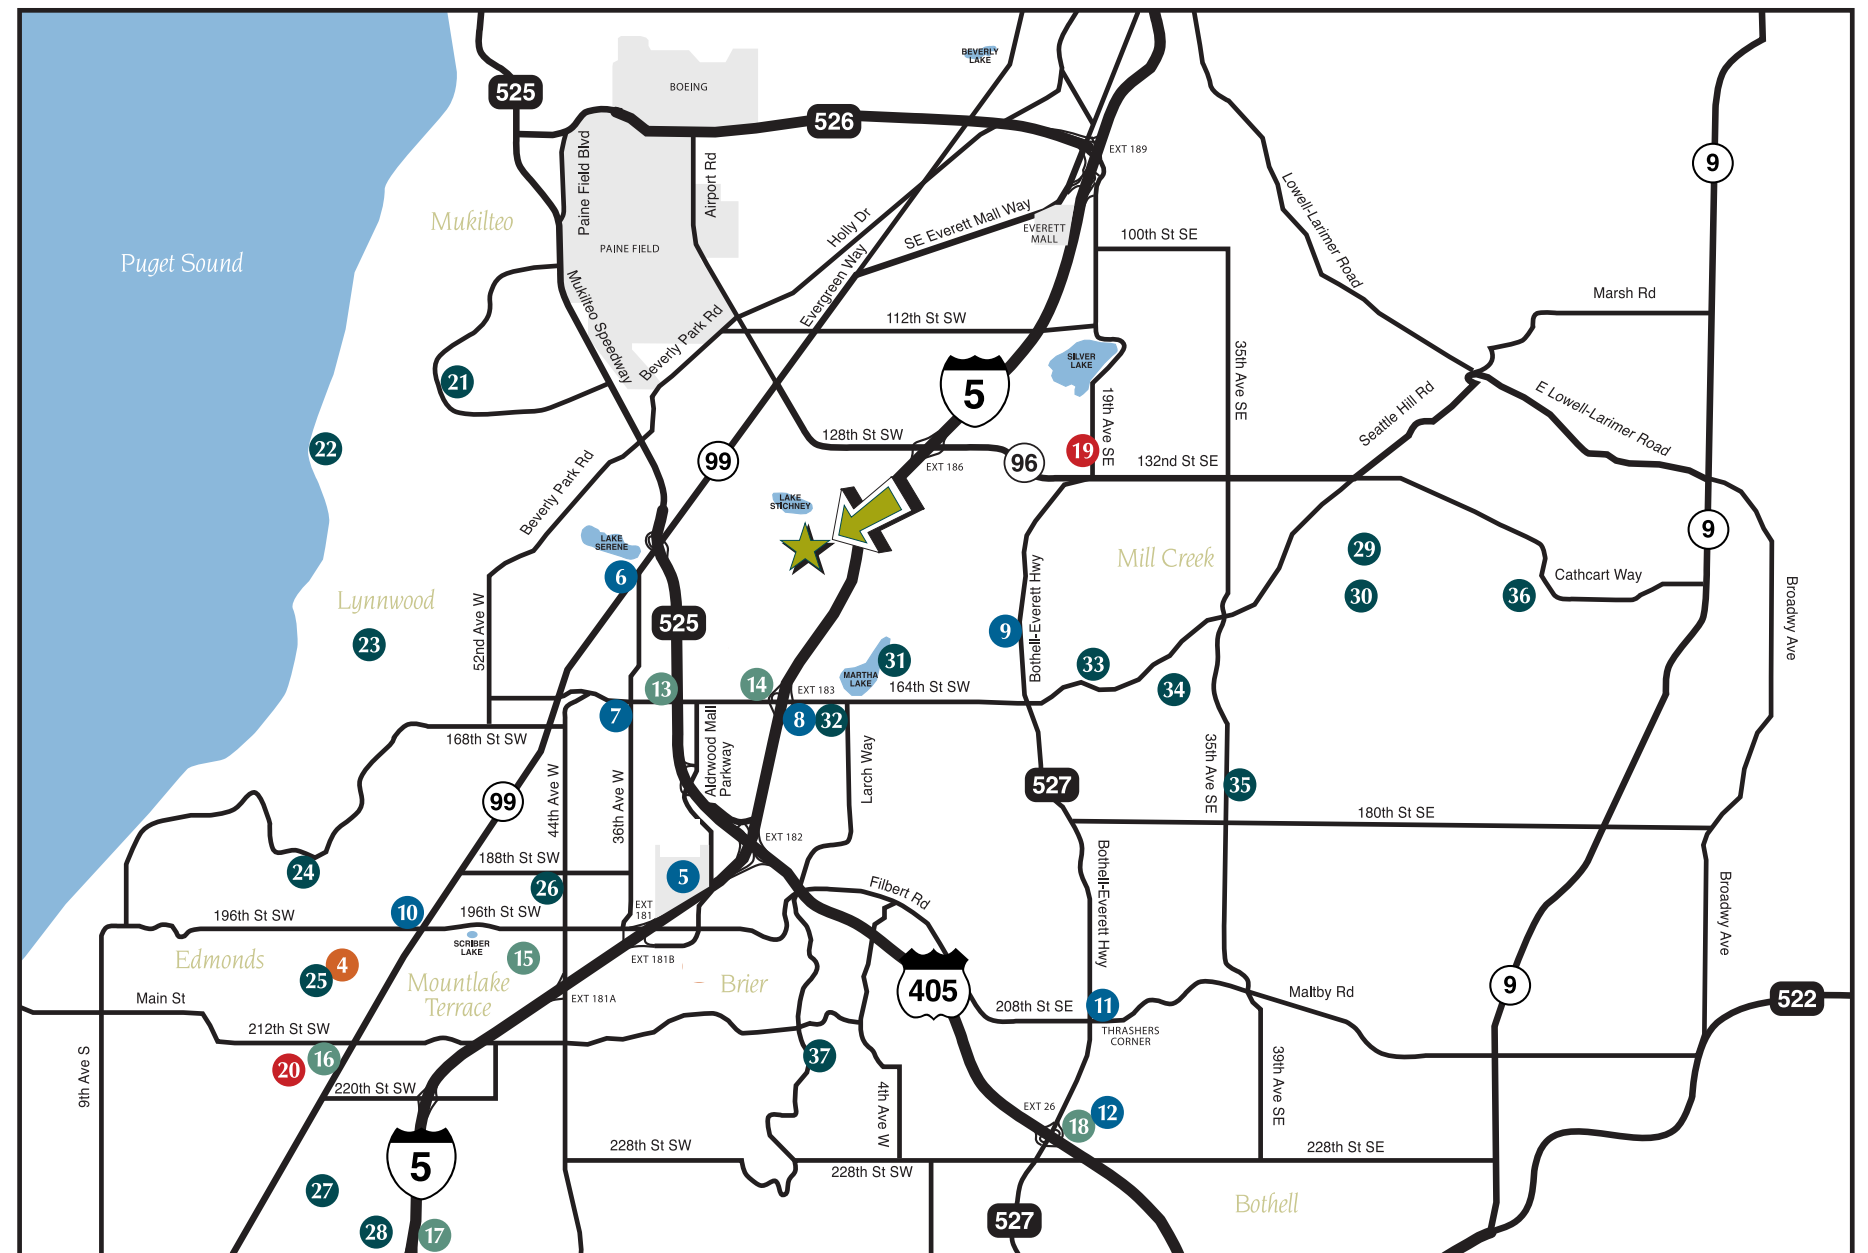

COMMUNITY MAP

Schools

- 1 Oddysey Elementary
- 2 Voyager Middle School
- 3 Mariner High School
- 4 Edmonds Community College

Hospital

- 19 Providence Everett Medical Center
- 20 Stevens Hospital

Shopping

- 5 Alderwood Mall
- 6 Safeway
- 7 Fred Meyer Super Store
- 8 Wal-Mart
- 9 Mill Creek Town Center
- 10 Trader Joe's
- 11 Thrasher's Corner
- 12 Canyon Park Business Center

Parks & Recreation

- 21 Harbour Pointe Golf Course
- 22 Picnic Point Beach Park
- 23 Meadowdale County Park
- 24 Lynndale Park
- 25 Lynnwood Municipal Golf Course
- 26 Lynnwood Recreation Facilities
- 27 Ballinger Lakes Golf Course
- 28 Nile Temple Golf Course
- 29 Walter E. Hall Golf Course
- 30 Silver Lake Park
- 31 Martha Lake Park
- 32 Brunswick Lanes
- 33 Mill Creek Country Club
- 34 Highland Park
- 35 Tambark Community Park
- 36 Willis D Tucker Community Park
- 37 Logan County Park

Park & Rides

- 13 Swamp Creek Park & Ride
- 14 Ash Way Park & Ride
- 15 Lynnwood Park & Ride
- 16 Edmonds Park & Ride
- 17 Mountlake Terrace Park & Ride
- 18 Canyon Park Park & Ride

In the continuing effort of providing a quality product, we reserve the right and sole discretion to change floorplans, elevations, prices and specifications without notice.